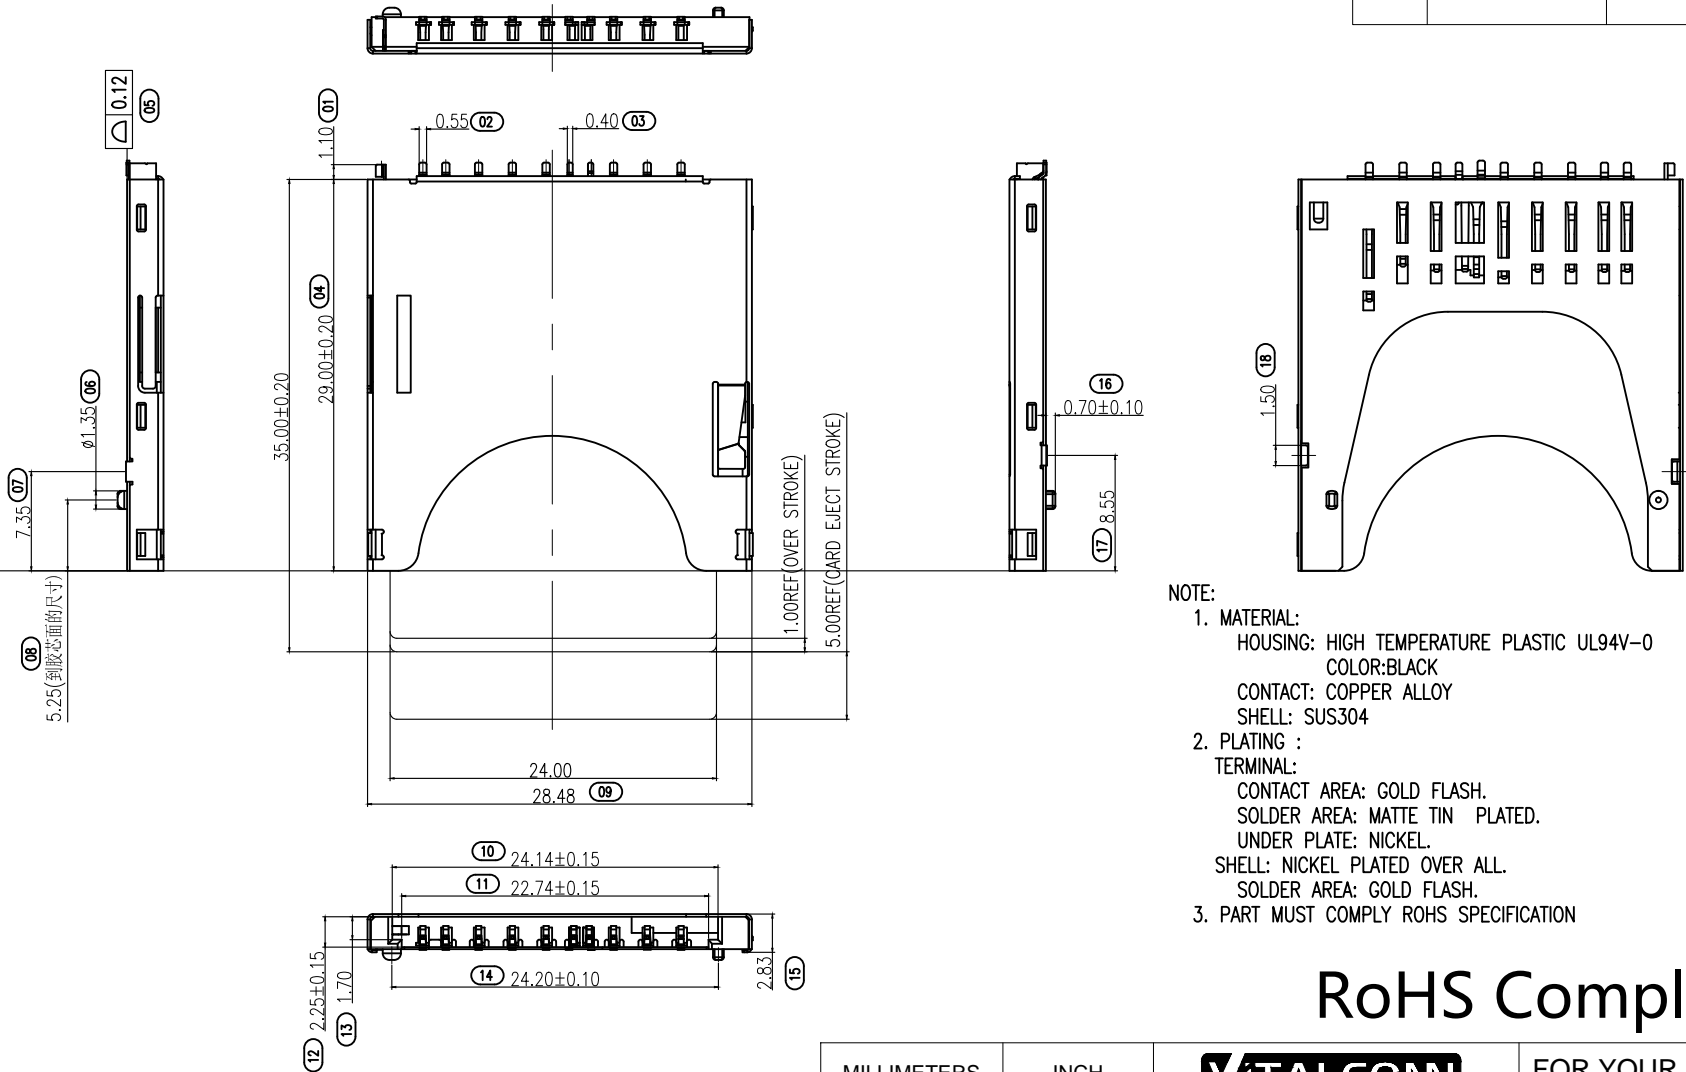

7		8	
REV:	ECN. NO.	NAME	DATE

- NOTE:
- MATERIAL:
HOUSING: HIGH TEMPERATURE PLASTIC UL94V-0
COLOR:BLACK
CONTACT: COPPER ALLOY
SHELL: SUS304
 - PLATING :
TERMINAL:
CONTACT AREA: GOLD FLASH.
SOLDER AREA: MATTE TIN PLATED.
UNDER PLATE: NICKEL.
SHELL: NICKEL PLATED OVER ALL.
SOLDER AREA: GOLD FLASH.
 - PART MUST COMPLY ROHS SPECIFICATION

RoHS Compliant

MILLIMETERS X.° ± 2° .X ± 0.30 .XX ± 0.20 .XXX ± 0.10	INCH X.° ± .X ± .XX ± .XXX ±	 VITALCON <small>a vital connector company</small>		FOR YOUR VITAL CONNECTION	
		TITLE:	SD PUSH 内焊H=2.85 LCP黑胶 端子C5191 外壳 不锈钢		
DRAWN BY:	Zou Long	PART NO:	VTC102010142	REV: A	
CHECKED BY:	Bob	SIZE: A4	UNIT:mm	SHEET:1 OF 3	FCN: E1
APPROVED BY:	QPF	PROJECTION			http://www.vitalconn.com

REV:	ECN. NO.	NAME	DATE

SD CARD PIN DESIGN			
PIN NO.	NAME	TYPE	DESCRIPTION
#1	CD/DAT3	I/O/PP	CARD DETECT/DATA LINE(BIT3)
#2	CMD	PP	COMMAND/RESPONSE
#3	VSS1	S	SUPPLY VOLTAGE GROUND
#4	VDD	S	SUPPLY VOLTAGE
#5	CLK	I	CLOCK
#6	VSS2	S	SUPPLY VOLTAGE GROUND
#7	DAT0	I/O/PP	DATA LINE(BIT 0)
#8	DAT1	I/O/PP	DATA LINE(BIT 1)
#9	DAT2	I/O/PP	DATA LINE(BIT 2)

CIRCUIT

RoHS Compliant

MILLIMETERS X.° ± 2° .X ± 0.30 .XX ± 0.20 .XXX ± 0.10	INCH X.° ± .X ± .XX ± .XXX ±	VITALCONN a vital connector company		FOR YOUR VITAL CONNECTION	
		TITLE: SD PUSH 内焊H=2.85 LCP黑胶 端子C5191 外壳 不锈钢			
DRAWN BY: Zou Long	PART NO: VTC102010142	REV: A			
CHECKED BY: Bob	SIZE: A4	UNIT:mm	SHEET:2 OF 3	FCN: E1	
APPROVED BY: QPF	PROJECTION		http://www.vitalconn.com		