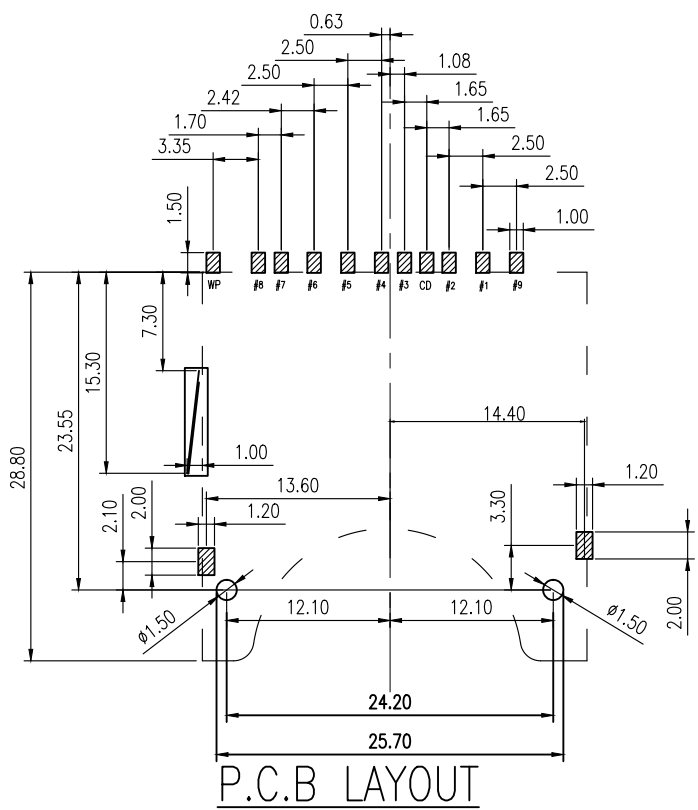

7		8	
REV:	ECN. NO.	NAME	DATE

- NOTE:
- MATERIAL:
HOUSING: HIGH TEMPERATURE PLASTIC UL94V-0
COLOR:BLACK
CONTACT: COPPER ALLOY
SHELL: SUS304
 - PLATING :
TERMINAL:
CONTACT AREA: GOLD FLASH.
SOLDER AREA: MATTE TIN PLATED.
UNDER PLATE: NICKEL.
SHELL: NICKEL PLATED OVER ALL.
SOLDER AREA: GOLD FLASH.
 - PART MUST COMPLY ROHS SPECIFICATION

RoHS Compliant

MILLIMETERS X.° ± 2° .X ± 0.30 .XX ± 0.20 .XXX ± 0.10	INCH X.° ± .X ± .XX ± .XXX ±	 VITALCON <small>a vital connector company</small>		FOR YOUR VITAL CONNECTION	
		TITLE:	SD PUSH 内焊H=2.85 LCP黑胶 端子C5191 外壳 不锈钢		
DRAWN BY:	Zou Long	PART NO:	VTC102010142	REV: A	
CHECKED BY:	Bob	SIZE: A4	UNIT:mm	SHEET:1 OF 3	FCN: E1
APPROVED BY:	QPF	PROJECTION			http://www.vitalconn.com

REV:	ECN. NO.	NAME	DATE

SD CARD PIN DESIGN			
PIN NO.	NAME	TYPE	DESCRIPTION
#1	CD/DAT3	I/O/PP	CARD DETECT/DATA LINE(BIT3)
#2	CMD	PP	COMMAND/RESPONSE
#3	VSS1	S	SUPPLY VOLTAGE GROUND
#4	VDD	S	SUPPLY VOLTAGE
#5	CLK	I	CLOCK
#6	VSS2	S	SUPPLY VOLTAGE GROUND
#7	DAT0	I/O/PP	DATA LINE(BIT 0)
#8	DAT1	I/O/PP	DATA LINE(BIT 1)
#9	DAT2	I/O/PP	DATA LINE(BIT 2)

CIRCUIT

RoHS Compliant

MILLIMETERS X.° ± 2° .X ± 0.30 .XX ± 0.20 .XXX ± 0.10	INCH X.° ± .X ± .XX ± .XXX ±	VITALCONN a vital connector company		FOR YOUR VITAL CONNECTION	
		TITLE: SD PUSH 内焊H=2.85 LCP黑胶 端子C5191 外壳 不锈钢			
DRAWN BY: Zou Long	PART NO: VTC102010142	REV: A			
CHECKED BY: Bob	SIZE: A4	UNIT:mm	SHEET:2 OF 3	FCN: E1	
APPROVED BY: QPF	PROJECTION		http://www.vitalconn.com		