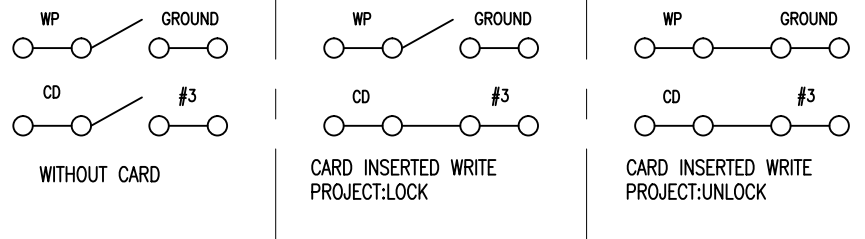

7		8	
REV:	ECN. NO.	NAME	DATE

- NOTE:
- MATERIAL:
HOUSING: HIGH TEMPERATURE PLASTIC UL94V-0
COLOR:BLACK
CONTACT: COPPER ALLOY
SHELL: SUS304
 - PLATING :
TERMINAL:
CONTACT AREA: GOLD FLASH.
SOLDER AREA: MATTE TIN PLATED.
UNDER PLATE: NICKEL.
SHELL: NICKEL PLATED OVER ALL.
SOLDER AREA: GOLD FLASH.
 - PART MUST COMPLY ROHS SPECIFICATION

RoHS Compliant

MILLIMETERS X.° ± 2° .X ± 0.30 .XX ± 0.20 .XXX ± 0.10	INCH X.° ± .X ± .XX ± .XXX ±	 VITALCON <small>a vital connector company</small>		FOR YOUR VITAL CONNECTION	
		TITLE:	SD PUSH 内焊H=2.85 LCP黑胶 端子C5191 外壳 不锈钢		
DRAWN BY:	Zou Long	PART NO:	VTC102010142	REV: A	
CHECKED BY:	Bob	SIZE: A4	UNIT:mm	SHEET:1 OF 3	FCN: E1
APPROVED BY:	QPF	PROJECTION			http://www.vitalconn.com

REV:	ECN. NO.	NAME	DATE

SD CARD PIN DESIGN			
PIN NO.	NAME	TYPE	DESCRIPTION
#1	CD/DAT3	I/O/PP	CARD DETECT/DATA LINE(BIT3)
#2	CMD	PP	COMMAND/RESPONSE
#3	VSS1	S	SUPPLY VOLTAGE GROUND
#4	VDD	S	SUPPLY VOLTAGE
#5	CLK	I	CLOCK
#6	VSS2	S	SUPPLY VOLTAGE GROUND
#7	DAT0	I/O/PP	DATA LINE(BIT 0)
#8	DAT1	I/O/PP	DATA LINE(BIT 1)
#9	DAT2	I/O/PP	DATA LINE(BIT 2)

CIRCUIT

RoHS Compliant

MILLIMETERS X.° ± 2° .X ± 0.30 .XX ± 0.20 .XXX ± 0.10	INCH X.° ± .X ± .XX ± .XXX ±	VITALCONN a vital connector company		FOR YOUR VITAL CONNECTION	
		TITLE: SD PUSH 内焊H=2.85 LCP黑胶 端子C5191 外壳 不锈钢			
DRAWN BY: Zou Long	PART NO: VTC102010142	REV: A			
CHECKED BY: Bob	SIZE: A4	UNIT:mm	SHEET:2 OF 3	FCN: E1	
APPROVED BY: QPF	PROJECTION		http://www.vitalconn.com		