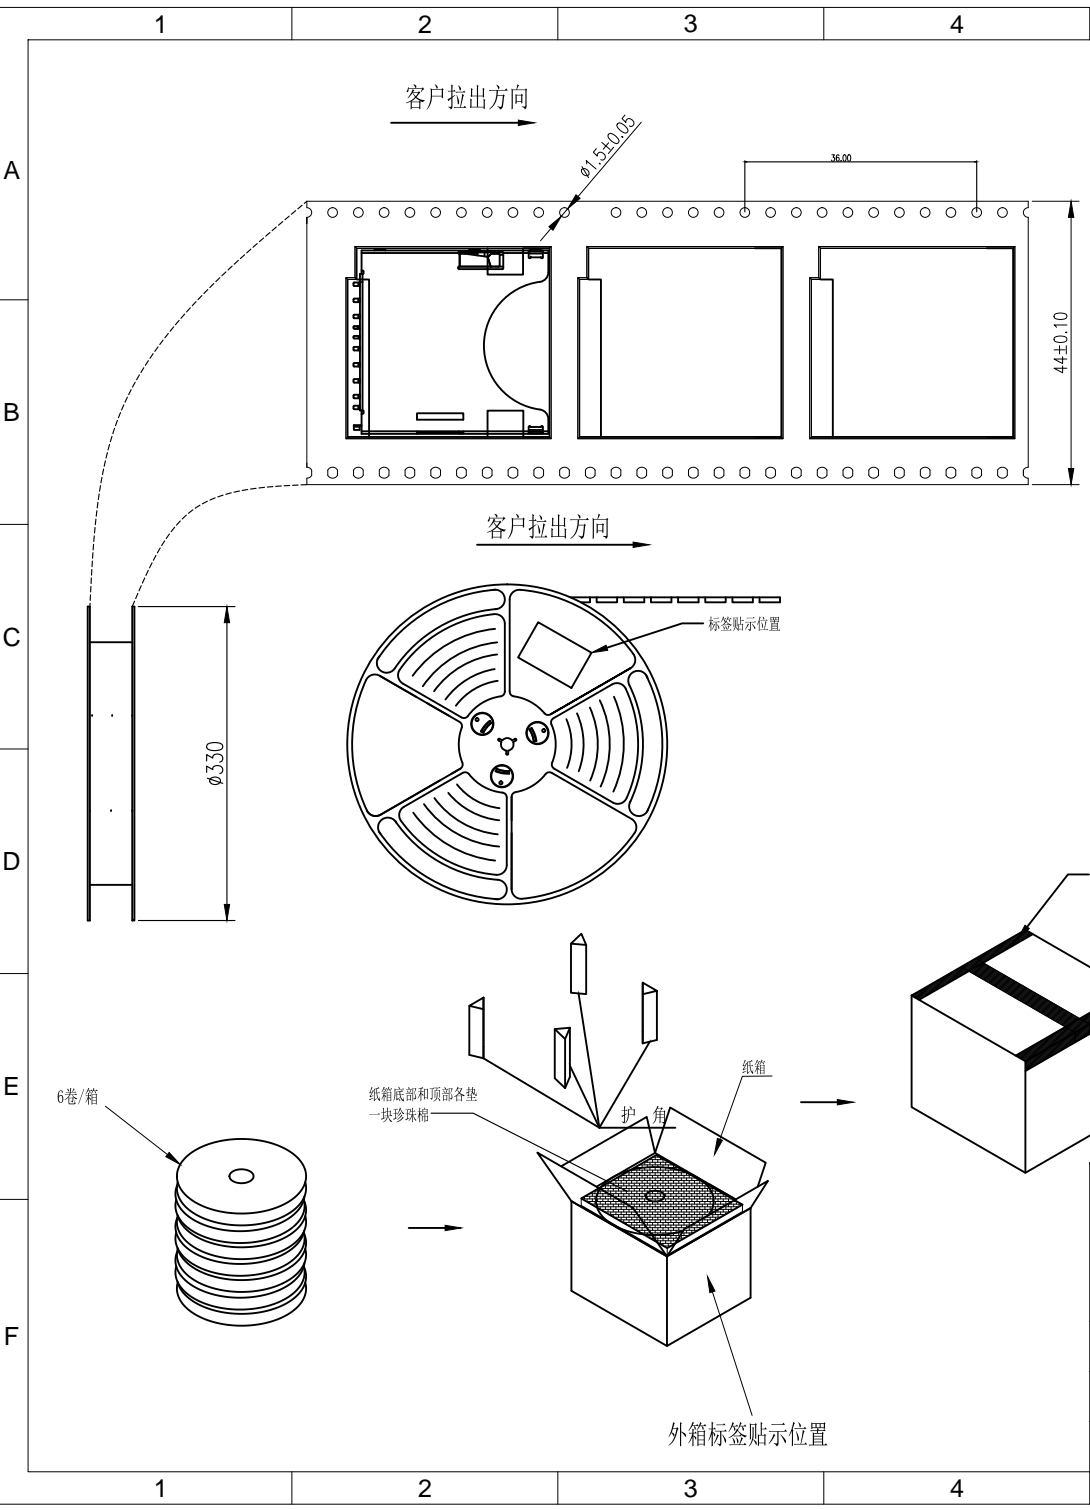

RoHS Compliant

MILLIMETERS X.° ± 2° .X ± 0.30 .XX ± 0.20 .XXX ± 0.10	INCH X.° ± .X ± .XX ± .XXX ±	 VITALCON <small>a vital connector company</small>		FOR YOUR VITAL CONNECTION	
		TITLE:	SD PUSH 内焊H=2.85 LCP黑胶 端子C5191 外壳 不锈钢		
DRAWN BY:	Zou Long	PART NO:	VTC102010142	REV: A	
CHECKED BY:	Bob	SIZE: A4	UNIT:mm	SHEET:1 OF 3	FCN: E1
APPROVED BY:	QPF	PROJECTION			http://www.vitalconn.com

REV:	ECN. NO.	NAME	DATE

SD CARD PIN DESIGN			
PIN NO.	NAME	TYPE	DESCRIPTION
#1	CD/DAT3	I/O/PP	CARD DETECT/DATA LINE(BIT3)
#2	CMD	PP	COMMAND/RESPONSE
#3	VSS1	S	SUPPLY VOLTAGE GROUND
#4	VDD	S	SUPPLY VOLTAGE
#5	CLK	I	CLOCK
#6	VSS2	S	SUPPLY VOLTAGE GROUND
#7	DAT0	I/O/PP	DATA LINE(BIT 0)
#8	DAT1	I/O/PP	DATA LINE(BIT 1)
#9	DAT2	I/O/PP	DATA LINE(BIT 2)

CIRCUIT

RoHS Compliant

MILLIMETERS X.° ± 2° .X ± 0.30 .XX ± 0.20 .XXX ± 0.10	INCH X.° ± .X ± .XX ± .XXX ±	VITALCONN a vital connector company		FOR YOUR VITAL CONNECTION	
		TITLE: SD PUSH 内焊H=2.85 LCP黑胶 端子C5191 外壳 不锈钢			
DRAWN BY: Zou Long	PART NO: VTC102010142	REV: A			
CHECKED BY: Bob	SIZE: A4	UNIT:mm	SHEET:2 OF 3	FCN: E1	
APPROVED BY: QPF	PROJECTION		http://www.vitalconn.com		

7		8	
REV:	ECN. NO.	NAME	DATE

NOTES

1. 每卷包装数量:350PCS/每卷
2. 卷带包装方式:

3. 每箱包装数量:2100PCS/箱

RoHS Compliant

MILLIMETERS X.° ± 2° .X ± 0.30 .XX ± 0.20 .XXX ± 0.10	INCH X.° ± .X ± .XX ± .XXX ±	VITALCONN a vital connector company		FOR YOUR VITAL CONNECTION	
		TITLE:	SD PUSH 内焊H=2.85 LCP黑胶 端子C5191 外壳 不锈钢		
DRAWN BY:	Zou Long	PART NO:	VTC102010142	REV: A	
CHECKED BY:	Bob	SIZE: A4	UNIT:mm	SHEET:3 OF 3	FCN: E1
APPROVED BY:	QPF	PROJECTION		http://www.vitalconn.com	