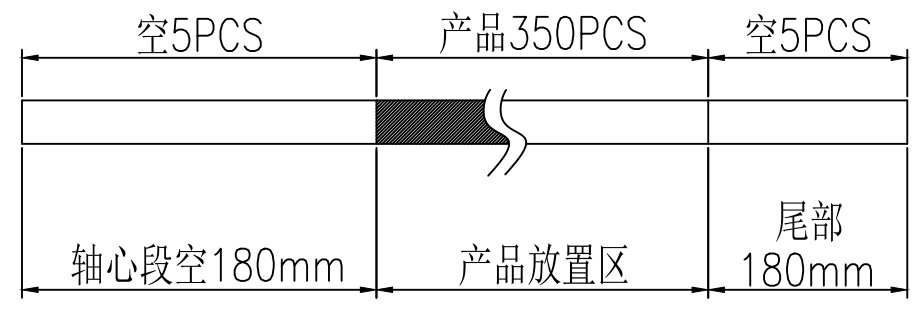

RoHS Compliant

MILLIMETERS X.° ± 2° .X ± 0.30 .XX ± 0.20 .XXX ± 0.10	INCH X.° ± .X ± .XX ± .XXX ±	 VITALCON <small>a vital connector company</small>		FOR YOUR VITAL CONNECTION	
		TITLE:	SD PUSH 内焊H=2.85 LCP黑胶 端子C5191 外壳 不锈钢		
DRAWN BY:	Zou Long	PART NO:	VTC102010142	REV: A	
CHECKED BY:	Bob	SIZE: A4	UNIT:mm	SHEET:1 OF 3	FCN: E1
APPROVED BY:	QPF	PROJECTION			http://www.vitalconn.com

REV:	ECN. NO.	NAME	DATE

SD CARD PIN DESIGN			
PIN NO.	NAME	TYPE	DESCRIPTION
#1	CD/DAT3	I/O/PP	CARD DETECT/DATA LINE(BIT3)
#2	CMD	PP	COMMAND/RESPONSE
#3	VSS1	S	SUPPLY VOLTAGE GROUND
#4	VDD	S	SUPPLY VOLTAGE
#5	CLK	I	CLOCK
#6	VSS2	S	SUPPLY VOLTAGE GROUND
#7	DAT0	I/O/PP	DATA LINE(BIT 0)
#8	DAT1	I/O/PP	DATA LINE(BIT 1)
#9	DAT2	I/O/PP	DATA LINE(BIT 2)

CIRCUIT

RoHS Compliant

MILLIMETERS X.° ± 2° .X ± 0.30 .XX ± 0.20 .XXX ± 0.10	INCH X.° ± .X ± .XX ± .XXX ±	VITALCONN a vital connector company		FOR YOUR VITAL CONNECTION	
		TITLE: SD PUSH 内焊H=2.85 LCP黑胶 端子C5191 外壳 不锈钢			
DRAWN BY: Zou Long	PART NO: VTC102010142	REV: A			
CHECKED BY: Bob	SIZE: A4	UNIT:mm	SHEET:2 OF 3	FCN: E1	
APPROVED BY: QPF	PROJECTION		http://www.vitalconn.com		

7		8	
REV:	ECN. NO.	NAME	DATE

NOTES

1. 每卷包装数量:350PCS/每卷
2. 卷带包装方式:

3. 每箱包装数量:2100PCS/箱

RoHS Compliant

MILLIMETERS X.° ± 2° .X ± 0.30 .XX ± 0.20 .XXX ± 0.10	INCH X.° ± .X ± .XX ± .XXX ±	VITALCONN a vital connector company		FOR YOUR VITAL CONNECTION	
		TITLE:	SD PUSH 内焊H=2.85 LCP黑胶 端子C5191 外壳 不锈钢		
DRAWN BY:	Zou Long	PART NO:	VTC102010142	REV: A	
CHECKED BY:	Bob	SIZE: A4	UNIT:mm	SHEET:3 OF 3	FCN: E1
APPROVED BY:	QPF	PROJECTION		http://www.vitalconn.com	